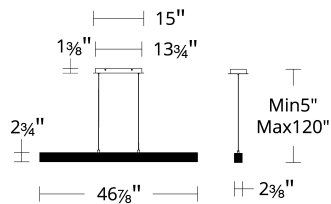

LINE DRAWING

PD-57548