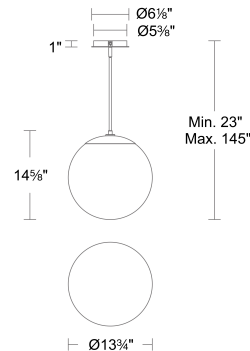

LINE DRAWING

PD418614

REPLACEMENT PARTS

RPL-DIF-418614 - RPL INNER DIFFUSER PD418614

RPL-GLA-418614 - RPL GLASS PD418614