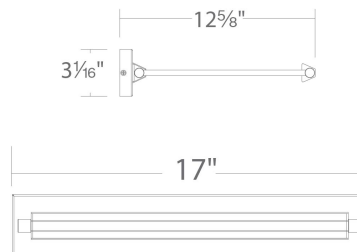

LINE DRAWING:

PL-LED17-30