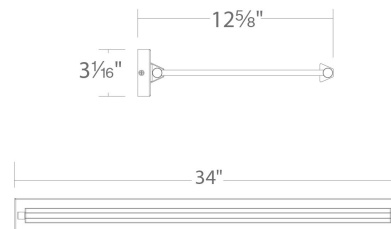

LINE DRAWING:

PL-LED34-30