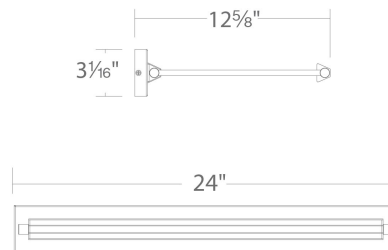

LINE DRAWING:

PL-LED23-30