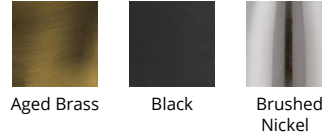

FINISHES:

LINE DRAWING