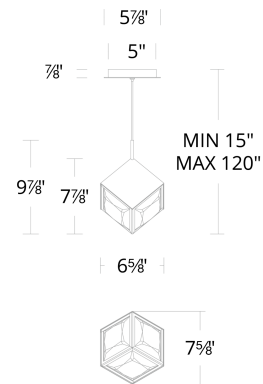

WAC LIGHTING

Ice Cube

Mini Pendant 3500K

Fixture Type: _____
 Catalog Number: _____
 Project: _____
 Location: _____

Model & Size	Color Temp	Finish	LED Watts	LED Lumens	Delivered Lumens
PD-29308 8"	3500K	AB Aged Brass BK Black BN Brushed Nickel	11W	550	440

SPECIFICATIONS

Construction	Steel frame with K9 crystal diffuser
Power:	11W
Input:	120-277V,50/60Hz
Dimming:	ELV: 100-10%
Rated Life:	50,000 Hours
Finish:	Aged Brass Plating Aged Brass, Black, Brushed Nickel

Operating Temp: -4°F to 104°F (-20°C to 40°C)

Standards: ETL, cETL, Damp Location Listed

FINISHES:

LINE DRAWING

PD-29308