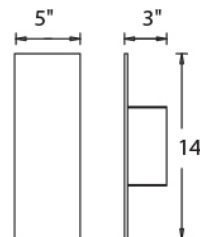

FINISHES:

LINE DRAWING:

WAC LIGHTING

Icon

Outdoor Wall Sconce 3000K

Fixture Type: _____
Catalog Number: _____
Project: _____
Location: _____

Model & Size	Color Temp	Finish	LED Watts	LED Lumens	Delivered Lumens
WS-W54620 20"	3000K	AL Brushed Aluminum BK Black BZ Bronze	11W	847	478