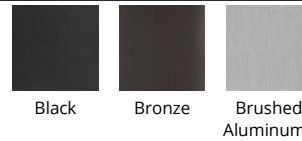

WAC LIGHTING

Icon

Outdoor Wall Sconce 3000K

Fixture Type: _____
Catalog Number: _____
Project: _____
Location: _____

Model & Size	Color Temp	Finish	LED Watts	LED Lumens	Delivered Lumens
WS-W54620 20"	3000K	AL Brushed Aluminum BK Black BZ Bronze	11W	847	478

Example: **WS-W54620-BZ**

For custom requests please contact customs@wacighting.com

DESCRIPTION

Like a simple reference to something greater, the up and down lights accentuate linear architectural forms.

FEATURES

- Weather resistant powder coat finish
- Simple shape, simple idea, infinite applications
- Up & down light
- Shielded light source for great low-glare illumination
- Driver concealed within the fixture
- 5 year warranty

SPECIFICATIONS

Color Temp:	3000K
Input:	120-277V,50/60Hz
CRI	90
Dimming:	ELV: 100-10%
Rated Life:	54,000 Hours
Mounting:	Can be mounted on wall in all orientations
Standards:	ETL, cETL, IP65, ADA, Wet Location Listed
Construction	Aluminum hardware with glass diffuser

FINISHES:

LINE DRAWING: