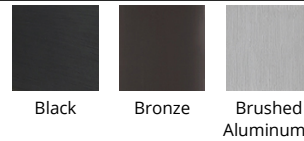

WAC LIGHTING

Icon

Outdoor Wall Sconce 3000K

Fixture Type: _____
Catalog Number: _____
Project: _____
Location: _____

Model & Size	Color Temp	Finish	LED Watts	LED Lumens	Delivered Lumens
WS-W54614 14"	3000K	AL Brushed Aluminum BK Black BZ Bronze	11W	845	458

SPECIFICATIONS

Color Temp:	3000K
Input:	120-277V,50/60Hz
CRI	90
Dimming:	ELV: 100-10%
Rated Life:	54,000 Hours
Mounting:	Can be mounted on wall in all orientations
Standards:	ETL, cETL, IP65, ADA, Wet Location Listed
Construction	Aluminum hardware with glass diffuser

FINISHES:

LINE DRAWING:

WAC LIGHTING

Icon

Outdoor Wall Sconce 3000K

Fixture Type: _____
Catalog Number: _____
Project: _____
Location: _____

Model & Size	Color Temp	Finish	LED Watts	LED Lumens	Delivered Lumens
WS-W54620 20"	3000K	AL Brushed Aluminum BK Black BZ Bronze	11W	847	478