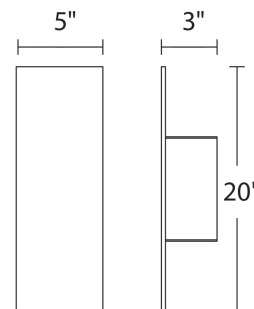

FINISHES:

LINE DRAWING:

WS-W54620