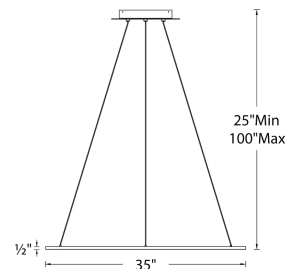

LINE DRAWING:

PD-31735