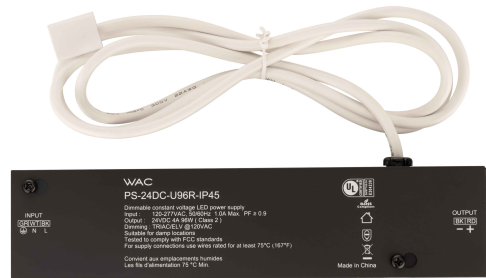

WAC LIGHTING

InvisiLED® Outdoor

IP45 Remote Power Supply 96W, 120-277VAC/24VDC

Model & Product

PS-24DC-U96R-IP45 Remote Power Supply 100-277VAC Input 24VDC 96 Watt IP45

L x W x H

8.81IN x 2.06IN x 1.25IN

Fixture Type: _____

Catalog Number: _____

Project: _____

Location: _____

Example: **PS-24DC-U96R-IP45**

DESCRIPTION

This class 2 and class P, UL & cUL listed enclosed electronic power supply is the perfect solution for wiring multiple low voltage fixtures. Class 2 power supplies are intrinsically safer power supplies because they are compartmentalized to allow no greater than 5 amps of current to be drawn on each compartment. Enclosure cover is easy to remove. Power supply has knockouts on three sides with clips for line voltage wiring. Secondary wiring for class 2 power supplies do not require conduit sheathed cable or clamp wiring techniques. This power supply has a low minimum load requirement of 6W to allow the use of LED products. May be dimmed using a TRIAC or electronic low voltage dimmer.

SPECIFICATIONS

Input:	120-277 VAC,50/60Hz
Dimming:	ELV: % , TRIAC: %
Rated Life:	50,000 Hours
Mounting:	Mounting metal case with screws, Can be mounted on ceiling or wall in all orientations
Finish:	BLACK
Operating Temp:	-4°F to 104°F (-20°C to 40°C)
Standards:	UL, cUL, Damp Location Listed, IP45, Title 24 JA8 Compliant

FINISHES:

BLACK

WAC LIGHTING

InvisiLED® Outdoor

IP45 Remote Power Supply 96W, 120-277VAC/24VDC

Fixture Type: _____
 Catalog Number: _____
 Project: _____
 Location: _____

ACCESSORIES

	<i>Model</i>	<i>Description</i>	<i>Finish</i>
	T24-OD-IC72-WT T24-OD-IC6-WT T24-OD-IC120-WT T24-OD-IC12-WT	Joiner Cable Joiner Cable Joiner Cable Joiner Cable	WHITE WHITE WHITE WHITE
	T24-OD-X-WT	X Connector	WHITE
	T24-OD-Y-WT	Y Connector	WHITE