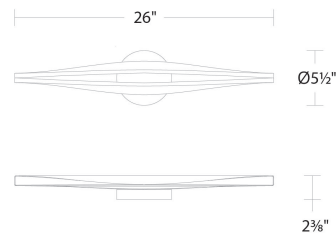

FINISHES:

Black

Brushed Nickel

LINE DRAWING:

WS-71426