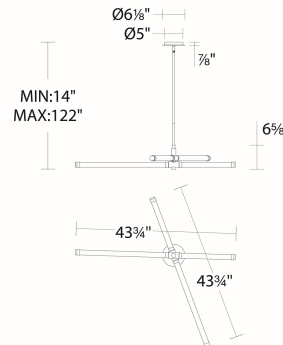

REPLACEMENT PARTS

- ROD-I06-PC130T-AB - 6" rod
- ROD-I06-PC130T-BK - 6" rod
- ROD-I12-PC130T-AB - 12" rod
- ROD-I12-PC130T-BK - 12" rod
- RPL-FIL-51344-AB-1 - Replacement lamp AB 25"
- RPL-FIL-51344-AB-2 - Replacement lamp AB 15"
- RPL-FIL-51344-BK-1 - Replacement lamp BK 25"
- RPL-FIL-51344-BK-2 - Replacement lamp BK 15"
- RPL-GLA-51344-AB - Replacement lamp AB
- RPL-GLA-51344-BK - Replacement lamp BK

FINISHES:

LINE DRAWING:

PD-51344