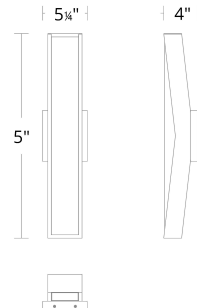

FINISHES:

Black

LINE DRAWING:

WS-W63524