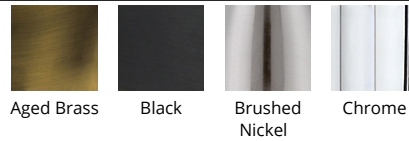

Fixture Type: _____
Catalog Number: _____
Project: _____
Location: _____

Juliet

Bath & Wall Light 3000K

Model & Size	Color Temp	Finish	LED Watts	LED Lumens	Delivered Lumens
WS-35020 20"	3000K	AB Aged Brass BK Black BN Brushed Nickel CH Chrome	27W	2059	1439

Example: **WS-35020-CH**
For custom requests please contact customs@wacighting.com

DESCRIPTION

Elegant diffuse illumination. Pairs well with round, oval, or rectangular mirrors.

FEATURES

- ACLED driverless technology
- 5 Year warranty

SPECIFICATIONS

Color Temp:	3000K
Input:	120 VAC,50/60Hz
CRI	90
Rated Life:	50,000 Hours
Mounting:	Can be mounted on wall in all orientations
Standards:	ETL, cETL, Title 24 JA8 Compliant, Damp Location Listed
Construction	Aluminum hardware with glass diffuser

REPLACEMENT PARTS

RPL-GLA-35020 - Glass

FINISHES:

LINE DRAWING: