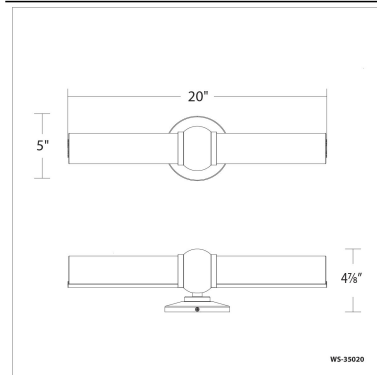

LINE DRAWING: