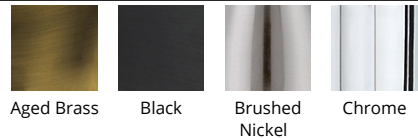

Fixture Type: _____
Catalog Number: _____
Project: _____
Location: _____

Juliet

Bath & Wall Light 3000K

Model & Size	Color Temp	Finish	LED Watts	LED Lumens	Delivered Lumens
WS-35027 27"	3000K	AB Aged Brass BK Black BN Brushed Nickel CH Chrome	34W	2778	1983

Example: **WS-35027-CH**
For custom requests please contact customs@wacighting.com

DESCRIPTION

Elegant diffuse illumination. Pairs well with round, oval, or rectangular mirrors.

FEATURES

- ACLED driverless technology
- 5 Year warranty

SPECIFICATIONS

Color Temp:	3000K
Input:	120 VAC,50/60Hz
CRI	90
Rated Life:	50,000 Hours
Mounting:	Can be mounted on wall in all orientations
Standards:	ETL, cETL, Title 24 JA8 Compliant, Damp Location Listed
Construction	Aluminum hardware with glass diffuser

REPLACEMENT PARTS

RPL-GLA-35027 - Glass

FINISHES:

LINE DRAWING: