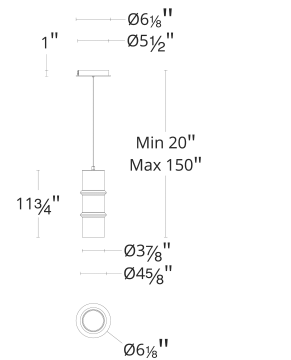

WAC LIGHTING

Kanister

Pendant WAC HOME

Fixture Type: _____
Catalog Number: _____
Project: _____
Location: _____

Model & Size	Color Temp	Finish	LED Watts	LED Lumens	Delivered Lumens
PD413612 12"	TWA (3000K (WAC HOME 1800K-4000K)*)	BKSM Black/Smoke Glass BKWT Black/White Glass	10.9W	600	385

Example: **PD413612-TWA-BKWT**

For custom requests please contact customs@wacighting.com

DESCRIPTION

Industrial inspiration gets a sleek upgrade with Kanister. A cylindrical glass shade is surrounded by minimalist hardware to frame the look with clean precision, while the layered transparency brings depth and sophistication.

FEATURES

- 3000K(Default)
- *1800K-4000K for WAC HOME SYSTEM ONLY
- Thin, adjustable powered aircraft cables for an ultra-clean look for adjustable suspension height
- Mouth-blown smoke gradient glass
- Quick-disconnect feature to replace glass and diffuser
- Driver concealed within the canopy
- May be mounted on a sloped ceiling
- Consistency of mouth-blown glass may vary
- Driver included
- 5 year warranty

SPECIFICATIONS

Color Temp:	3000K (WAC HOME 1800K-4000K)*
Input:	120-277V,50/60Hz
CRI	90
Dimming:	ELV: 100-10% , TRIAC: 100-10% , WAC HOME *
Rated Life:	50,000 Hours
Standards:	ETL, cETL, Damp Location Listed
Construction	Aluminum Frame with mouth blown glass

FINISHES:

Black/Smoke Glass	Black/White Glass

LINE DRAWING

PD413612