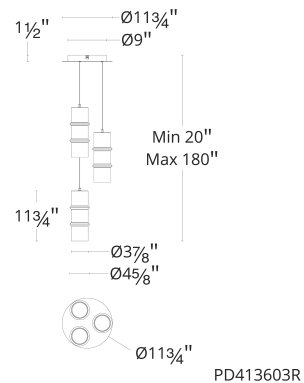

LINE DRAWING