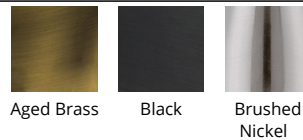

WAC LIGHTING

Kent

Picture Light 3000K

Fixture Type: _____
Catalog Number: _____
Project: _____
Location: _____

Model & Size	Color Temp	Finish	LED Watts	LED Lumens	Delivered Lumens
PL-50023 23"	3000K	BK Black BN Brushed Nickel	18W	1400	792

Example: **PL-50023-BN**

For custom requests please contact customs@wacighting.com

DESCRIPTION

Influential and substantial. Showcase artwork or bookcases with stylish LED illumination.

FEATURES

- Light source is 180 degrees rotatable
- ACLED driverless technology
- 5 Year warranty

SPECIFICATIONS

Color Temp:	3000K
Input:	120 VAC,50/60Hz
CRI	90
Dimming:	ELV: 100-10%
Rated Life:	54,000 Hours
Standards:	ETL, cETL, Damp Location Listed
Construction	Aluminum hardware with acrylic diffuser

FINISHES:

LINE DRAWING: