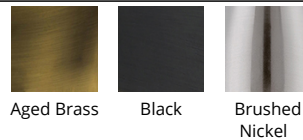

WAC LIGHTING

Kent

Picture Light 3000K

Fixture Type: _____
Catalog Number: _____
Project: _____
Location: _____

Model & Size	Color Temp	Finish	LED Watts	LED Lumens	Delivered Lumens
PL-50017 17"	3000K	AB Aged Brass	12W	1000	479

Example: **PL-50017-AB**

For custom requests please contact customs@wacighting.com

DESCRIPTION

Influential and substantial. Showcase artwork or bookcases with stylish LED illumination.

FEATURES

- Light source is 180 degrees rotatable
- ACLED driverless technology
- 5 Year warranty

SPECIFICATIONS

Color Temp:	3000K
Input:	120 VAC,50/60Hz
CRI	90
Dimming:	ELV: 100-10%
Rated Life:	54,000 Hours
Standards:	ETL, cETL, Damp Location Listed
Construction	Aluminum hardware with acrylic diffuser

FINISHES:

LINE DRAWING: