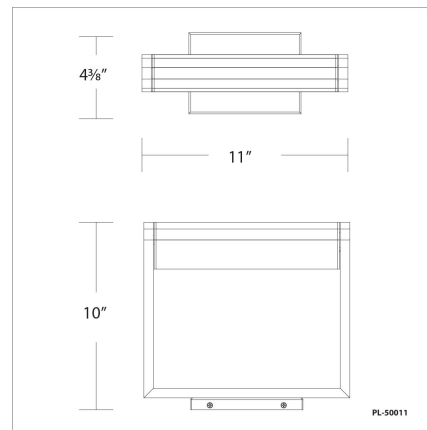

FINISHES:

LINE DRAWING:

WAC LIGHTING

Kent

Picture Light 3000K

Fixture Type: _____
Catalog Number: _____
Project: _____
Location: _____

Model & Size	Color Temp	Finish	LED Watts	LED Lumens	Delivered Lumens
PL-50017 17"	3000K	AB Aged Brass	12W	1000	479