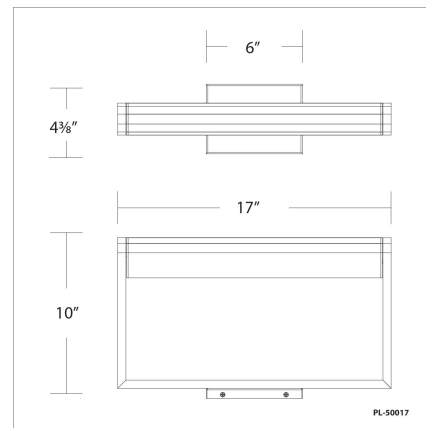

FINISHES:

LINE DRAWING:

WAC LIGHTING

Kent

Picture Light 3000K

Fixture Type: _____
Catalog Number: _____
Project: _____
Location: _____

Model & Size	Color Temp	Finish	LED Watts	LED Lumens	Delivered Lumens
PL-50023 23"	3000K	BK Black BN Brushed Nickel	18W	1400	792