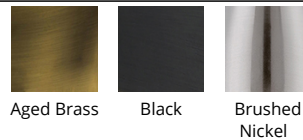

WAC LIGHTING

Kent

Picture Light 3000K

Fixture Type: _____
Catalog Number: _____
Project: _____
Location: _____

Model & Size	Color Temp	Finish	LED Watts	LED Lumens	Delivered Lumens
PL-50011 11"	3000K	BK Black BN Brushed Nickel	8W	600	287

Example: **PL-50011-BN**

For custom requests please contact customs@wacighting.com

DESCRIPTION

Influential and substantial. Showcase artwork or bookcases with stylish LED illumination.

FEATURES

- Light source is 180 degrees rotatable
- ACLED driverless technology
- 5 Year warranty

SPECIFICATIONS

Color Temp:	3000K
Input:	120 VAC,50/60Hz
CRI	90
Dimming:	ELV: 100-10%
Rated Life:	54,000 Hours
Standards:	ETL, cETL, Damp Location Listed
Construction	Aluminum hardware with acrylic diffuser

FINISHES:

LINE DRAWING: