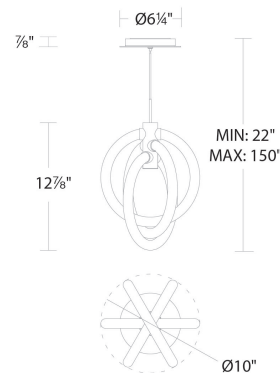

WAC LIGHTING

Knot

Mini Pendant 4CCT

Fixture Type: _____
Catalog Number: _____
Project: _____
Location: _____

Model & Size	Color Temp	Finish	LED Watts	LED Lumens	Delivered Lumens
PD-27413 13"	2700K 3000K 3500K 4000K	AB Aged Brass BK Black	27 W	4000	2045

SPECIFICATIONS

Color Temp:	2700K,3000K,3500K,4000K
Input:	120-277V,50/60Hz
CRI	90
Dimming:	ELV: 100-10% , TRIAC: 100-5%
Rated Life:	50,000 Hours
Standards:	ETL, cETL, Damp Location Listed
Construction	Aluminum hardware with silicon diffuser

FINISHES:

Aged Brass Black

LINE DRAWING:

PD-27413