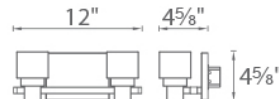

LINE DRAWING: