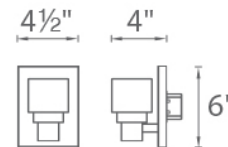

LINE DRAWING: