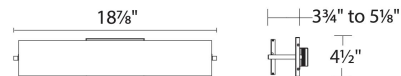

WAC LIGHTING

Line

Bathroom Sconce

Fixture Type: _____
Catalog Number: _____
Project: _____
Location: _____

Model & Size	Color Temp	Finish	LED Watts	LED Lumens	Delivered Lumens
WS-6718 18"	3000K	AL Brushed Aluminum BK Brushed Black	17W	1109	850

Example: **WS-6718F-30-AL**

•For 277V special order, add an "F" before the finish: WS-6718F-30-BK

For custom requests please contact customs@wacighting.com

DESCRIPTION

Edge-lit LED panels provide a downward task light free of any hot spots. The luminaire can be rotated to provide direct or indirect illumination as the need arises.

FEATURES

- Vertical or horizontal mount with 330° adjustment
- Super thin, 5/8" edge-lit LED panel
- Transformer installed within the Junction Box, transformer dimension: 2.00" x 1.38" x 1.02"
- 5 year warranty

SPECIFICATIONS

Color Temp:	3000K
Input:	120 VAC,50/60Hz
CRI	90
Dimming:	ELV: 100-10%
Rated Life:	80,000 Hours
Mounting:	Can be mounted on ceiling or wall in all orientations
Standards:	ETL, cETL, Damp Location Listed

FINISHES:

LINE DRAWING:

WS-6718