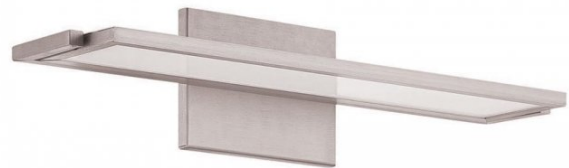

WAC LIGHTING

Line

Bathroom Sconce

Fixture Type: _____
Catalog Number: _____
Project: _____
Location: _____

Model & Size	Color Temp	Finish	LED Watts	LED Lumens	Delivered Lumens
WS-6718 18"	3000K	AL Brushed Aluminum BK Brushed Black	17W	1109	850

Example: **WS-6718F-30-AL**

•For 277V special order, add an "F" before the finish: WS-6718F-30-BK

For custom requests please contact customs@wacighting.com

DESCRIPTION

Edge-lit LED panels provide a downward task light free of any hot spots. The luminaire can be rotated to provide direct or indirect illumination as the need arises.

FEATURES

- Vertical or horizontal mount with 330° adjustment
- Super thin, 5/8" edge-lit LED panel
- Transformer installed within the Junction Box, transformer dimension: 2.00" x 1.38" x 1.02"
- 5 year warranty

SPECIFICATIONS

Color Temp:	3000K
Input:	120 VAC,50/60Hz
CRI	90
Dimming:	ELV: 100-10%
Rated Life:	80,000 Hours
Mounting:	Can be mounted on ceiling or wall in all orientations
Standards:	ETL, cETL, Damp Location Listed

FINISHES:

LINE DRAWING:

WS-6718