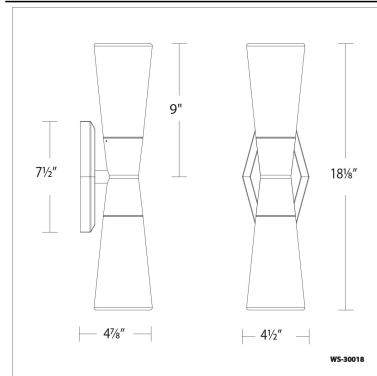

Fixture Type: _____
Catalog Number: _____
Project: _____
Location: _____

Locke

Bath & Wall Light 3000K

Model & Size	Color Temp	Finish	LED Watts	LED Lumens	Delivered Lumens
WS-30018 18"	3000K	AB Aged Brass BN Brushed Nickel	21W	1580	1270

Example: **WS-30018-BN**

For custom requests please contact customs@wacighting.com

DESCRIPTION

Timeless yet contemporary. Frosted opal glass shades embraced by elegantly tailored hardware.

FEATURES

- Up and downlight with opal glass diffuser
- Unique, faceted diamond backplate
- 0-10V dimming option (LDS065M010AFE-LO1) available (special order), unit dimensions: 3.4" x 1.2" x 0.5"
- ACLED driverless technology
- 5 Year warranty

SPECIFICATIONS

Color Temp:	3000K
Input:	120 VAC, 50/60Hz
CRI	90
Dimming:	ELV: 100-10% , TRIAC: 100-5%
Rated Life:	50,000 Hours
Mounting:	Can be mounted on wall in all orientations
Standards:	ETL, cETL, Title 24 JA8 Compliant, Damp Location Listed
Construction	Aluminum hardware with opal glass diffuser

FINISHES:

LINE DRAWING: