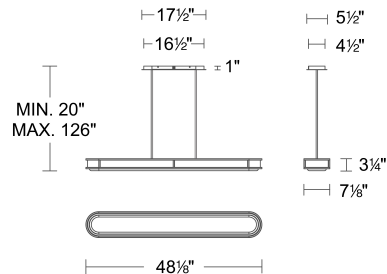

FINISHES:

LINE DRAWING