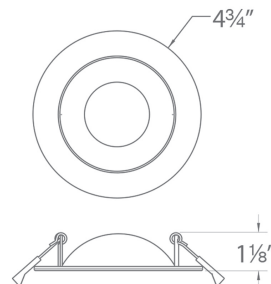

WAC LIGHTING

Lotos 4" & 6" Round

Adjustable Downlight 5CCT

Fixture Type: _____
 Catalog Number: _____
 Project: _____
 Location: _____

Model	Beam	Color Temp & CRI	Lumens	CBCP	Finish
R4ERAR R6ERAR	W 45°	9CS 2700K/3000K/3500K/4000K/5000K - 90	1290 1340 690 800	1920 1896 925 1020	BK Black WT White

Construction	Steel with frosted TIR lens
Power:	9W, 15W
Input:	120 -277 VAC,50/60Hz
Dimming:	ELV: 100-5% , TRIAC: 100-5%
Light Source:	Integrated LED
Lens:	Translucent acrylic diffuser
Rated Life:	50,000 Hours
Mounting:	Heavy gauge retention clips secures fixture to ceiling
Cut Out:	4 1/4", 5"
Finish:	Electrostatically powder coated Black, Electrostatically powder coated White
Ceiling Thickness:	1/2" - 1"
Operating Temp:	-4°F to 104°F (-20°C to 40°C)
Standards:	ETL, cETL, Wet Location Listed, Title 24 JA8 Compliant, Airtight, IC

FINISHES:

LINE DRAWING

R4ERAR

WAC LIGHTING

Lotos 4" & 6" Round

Adjustable Downlight 5CCT

Fixture Type: _____
Catalog Number: _____
Project: _____
Location: _____

ACCESSORIES