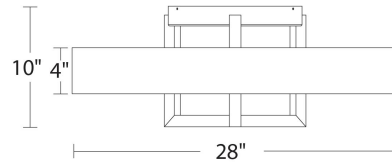

WAC LIGHTING

Madison

Flush Mount 3000K

Fixture Type: _____
Catalog Number: _____
Project: _____
Location: _____

Model & Size	Color Temp	Finish	LED Watts	LED Lumens	Delivered Lumens
FM-96928 28"	3000K	AB Aged Brass BN Brushed Nickel	50W	3214	2250

Example: **FM-96928-BN**
For custom requests please contact customs@wacighting.com

DESCRIPTION

Classic elegance and cutting edge technology combine for a vintage look with modern functionality.

FEATURES

- Fabric light shade in combination with acrylic for multi-faceted design
- Driver concealed within the canopy
- 5 year warranty

SPECIFICATIONS

Color Temp:	3000K
Input:	120 VAC,50/60Hz
CRI	90
Dimming:	TRIAC: 100-10%
Rated Life:	50,000 Hours
Standards:	ETL, cETL, Title 24 JA8 Compliant, Dry Location Listed
Construction	Aluminum hardware with fabric and acrylic shade

FINISHES:

LINE DRAWING

FM-96928