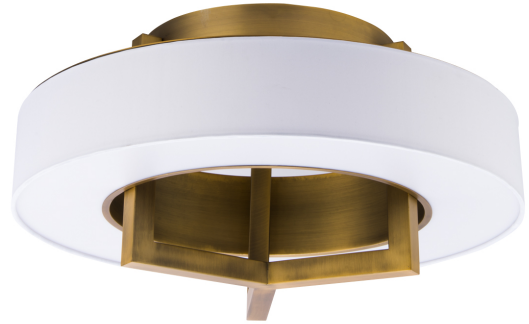

WAC LIGHTING

Madison

Flush Mount 3000K

Fixture Type: _____
Catalog Number: _____
Project: _____
Location: _____

Model & Size	Color Temp	Finish	LED Watts	LED Lumens	Delivered Lumens
FM-96916 16"	3000K	AB Aged Brass BN Brushed Nickel	23W	1607	1125

Example: **FM-96916-BN**
For custom requests please contact customs@wacighting.com

DESCRIPTION

Classic elegance and cutting edge technology combine for a vintage look with modern functionality.

FEATURES

- Fabric light shade in combination with acrylic for multi-faceted design
- Driver concealed within the canopy
- 5 year warranty

SPECIFICATIONS

Color Temp:	3000K
Input:	120 VAC,50/60Hz
CRI	90
Dimming:	TRIAC: 100-10%
Rated Life:	50,000 Hours
Standards:	ETL, cETL, Title 24 JA8 Compliant, Dry Location Listed
Construction	Aluminum hardware with fabric and acrylic shade

FINISHES:

Aged Brass

Brushed Nickel

LINE DRAWING

FM-96916

WAC LIGHTING

Madison

Flush Mount 3000K