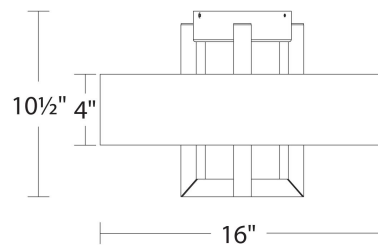

LINE DRAWING

FM-96916