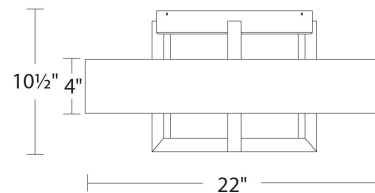

LINE DRAWING

FM-96922