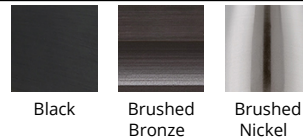

WAC LIGHTING

Manhattan

Wall Sconce 2700K

Fixture Type: _____
Catalog Number: _____
Project: _____
Location: _____

Model & Size	Color Temp & CRI	Finish	Watt	Voltage	LED Lumens	Delivered Lumens
WS-13122 22"	2700K - 90	BK Black	16W	120 VAC	1268	527

Example: **WS-13122-BK**

•For 277V special order, add an "F" before the finish: WS-13122F-BK

For custom requests please contact customs@wacighting.com

DESCRIPTION

Sophisticated refinement. Tailored and bespoke.

FEATURES

- Trimless fabric shade illuminates evenly
- Etched glass diffuser on the top and below
- Urban elegance and LED illumination softened with a fabric shade.
- 0-10V dimming option (LDS065M010AFE-LO1) available (special order), unit dimensions: 3.4" x 1.2" x 0.5"
- ACLED driverless technology
- 5 year warranty

SPECIFICATIONS

Color Temp:	2700K
Input:	120 VAC,50/60Hz
CRI	90
Dimming:	ELV: 100-10%
Rated Life:	54,000 Hours
Standards:	ETL, cETL, Title 24 JA8 Compliant, ADA, Dry Location Listed
Construction	Aluminum body, fabric diffuser

REPLACEMENT PARTS

- RPL-GLA-13122-01 - Bottom glass
- RPL-GLA-13122-02 - Outer glass
- RPL-SHA-13122-02 - 22" shade for BK finish

FINISHES:

LINE DRAWING:

WS-13122