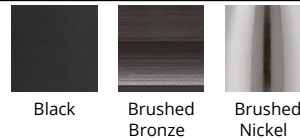

WAC LIGHTING

Manhattan

Wall Sconce 2700K

Fixture Type: _____
Catalog Number: _____
Project: _____
Location: _____

Model & Size	Color Temp & CRI	Finish	Watt	Voltage	LED Lumens	Delivered Lumens
WS-13107 7"	2700K - 90	BK Black BN Brushed Nickel BO Brushed Bronze	6W	120 VAC	284 439	168

Example: **WS-13107F-BN**

•For 277V special order, add an "F" before the finish: WS-13107F-BO

For custom requests please contact customs@wacighting.com

DESCRIPTION

Sophisticated refinement. Tailored and bespoke.

FEATURES

- Trimless fabric shade illuminates evenly
- Etched glass diffuser on the top and below
- Urban elegance and LED illumination softened with a fabric shade.
- 0-10V dimming option (LDS065M010AFE-LO1) available (special order), unit dimensions: 3.4" x 1.2" x 0.5"
- ACLED driverless technology
- 5 year warranty

SPECIFICATIONS

Color Temp:	2700K
Input:	120 VAC,50/60Hz
CRI	90
Dimming:	ELV: 100-10%
Rated Life:	54,000 Hours
Standards:	ETL, cETL, Title 24 JA8 Compliant, ADA, Dry Location Listed
Construction	Aluminum hardware with fabric diffuser and etched glass

REPLACEMENT PARTS

- RPL-GLA-13107-01 - Bottom glass
- RPL-GLA-13107-02 - Outer glass
- RPL-SHA-13107-02 - 7" shade for BK finish

FINISHES:

LINE DRAWING:

WS-13107