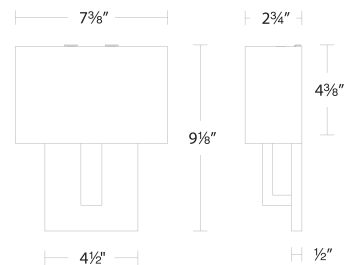

REPLACEMENT PARTS

- RPL-GLA-13107-01 - Bottom glass
- RPL-GLA-13107-02 - Outer glass
- RPL-SHA-13107-02 - 7" shade for BK finish

FINISHES:

LINE DRAWING:

WS-13107

WAC LIGHTING

Manhattan

Wall Sconce 2700K