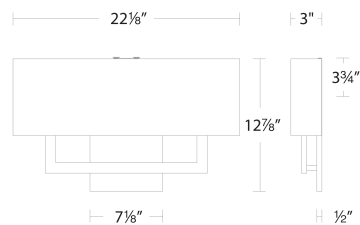

REPLACEMENT PARTS

- RPL-GLA-13122-01 - Bottom glass
- RPL-GLA-13122-02 - Outer glass
- RPL-SHA-13122-02 - 22" shade for BK finish

FINISHES:

LINE DRAWING:

WS-13122