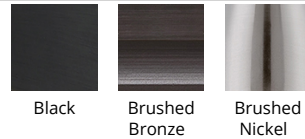

WAC LIGHTING

Manhattan

Wall Sconce 2700K

Fixture Type: _____
Catalog Number: _____
Project: _____
Location: _____

Model & Size	Color Temp & CRI	Finish	Watt	Voltage	LED Lumens	Delivered Lumens
WS-13115 15"	2700K - 90	BN Brushed Nickel BO Brushed Bronze	10W	120 VAC	566	317

Example: **WS-13115F-BN**

•For 277V special order, add an "F" before the finish: WS-13115F-BO

For custom requests please contact customs@wacighting.com

DESCRIPTION

Sophisticated refinement. Tailored and bespoke.

FEATURES

- Trimless fabric shade illuminates evenly
- Etched glass diffuser on the top and below
- Urban elegance and LED illumination softened with a fabric shade.
- 0-10V dimming option (LDS065M010AFE-LO1) available (special order), unit dimensions: 3.4" x 1.2" x 0.5"
- ACLED driverless technology
- 5 year warranty

SPECIFICATIONS

Color Temp:	2700K
Input:	120 VAC, 50/60Hz
CRI	90
Dimming:	ELV: 100-10%
Rated Life:	54,000 Hours
Standards:	ETL, cETL, Title 24 JA8 Compliant, ADA, Dry Location Listed
Construction	Aluminum hardware with fabric diffuser and etched glass

FINISHES:

LINE DRAWING:

WS-13115