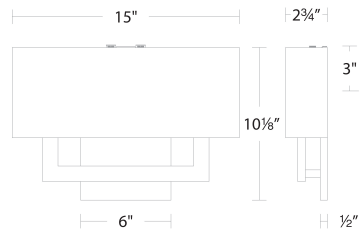

FINISHES:

LINE DRAWING:

WS-13115

WAC LIGHTING

Manhattan

Wall Sconce 2700K

Fixture Type: _____
Catalog Number: _____
Project: _____
Location: _____

Model & Size	Color Temp & CRI	Finish	Watt	Voltage	LED Lumens	Delivered Lumens
WS-13122 22"	2700K - 90	BK Black	16W	120 VAC	1268	527