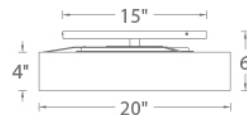

LINE DRAWING: