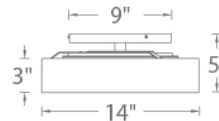

LINE DRAWING: