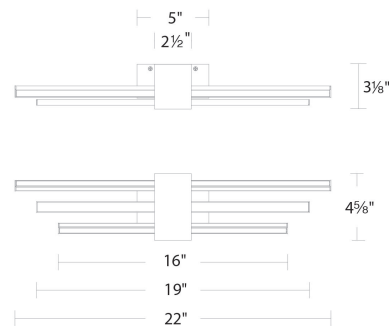

WAC LIGHTING

Melody

Bath & Wall 3000K

Fixture Type: _____
Catalog Number: _____
Project: _____
Location: _____

Model & Size	Color Temp	Finish	LED Watts	LED Lumens	Delivered Lumens
WS-15422 22"	3000K	BK Black BN Brushed Nickel	11 W	605	484

Example: **WS-15422-BN**

For custom requests please contact customs@wacighting.com

DESCRIPTION

Striking a chord. A beautiful bundle of beams edged with glowing diffusers deliver flattering tempo of light.

FEATURES

- Driver concealed within the canopy

SPECIFICATIONS

Color Temp:	3000K
Input:	120-277V,50/60Hz
CRI	90
Dimming:	ELV: 100-10% , 0-10V: 100-5% , TRIAC: 100-5%
Rated Life:	50,000 Hours
Mounting:	Can be mounted on wall in all orientations
Standards:	ETL, cETL, ADA, Damp Location Listed
Construction	Extruded aluminum body with acrylic diffuser

FINISHES:

LINE DRAWING:

WS-15422