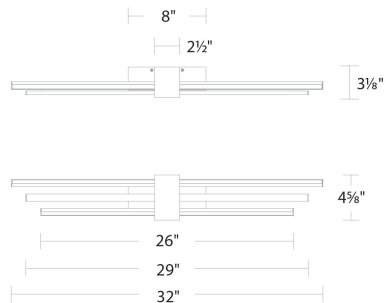

FINISHES:

Black

Brushed Nickel

LINE DRAWING:

WS-15432