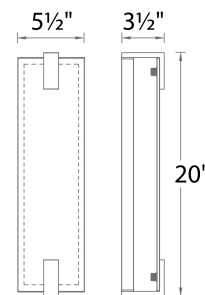

REPLACEMENT PARTS

RPL-GLA-57609-01 - Outer glass for WS-57609

RPL-GLA-57609-02 - Inner glass for WS-57609

FINISHES:

Brushed
Nickel

LINE DRAWING:

WS-57609

WAC LIGHTING

REPLACEMENT PARTS

- RPL-GLA-57620-01 - Outer glass for WS-57620
- RPL-GLA-57620-02 - Inner glass for WS-57620

FINISHES:

Brushed
Nickel

LINE DRAWING:

WS-57620