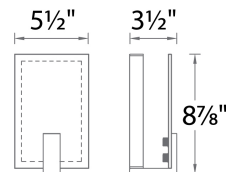

REPLACEMENT PARTS

RPL-GLA-57609-01 - Outer glass for WS-57609

RPL-GLA-57609-02 - Inner glass for WS-57609

FINISHES:

Brushed
Nickel

LINE DRAWING:

WS-57609

WAC LIGHTING