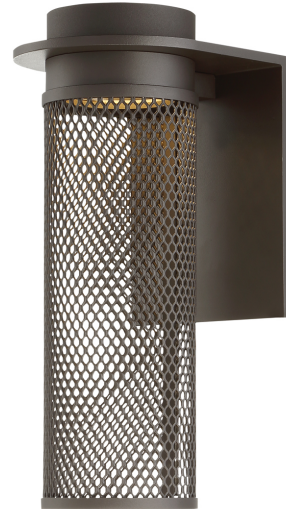

WAC LIGHTING

Mesh

Outdoor Wall Sconce 3000K

Fixture Type: _____
Catalog Number: _____
Project: _____
Location: _____

Model & Size	Color Temp	Finish	LED Watts	LED Lumens	Delivered Lumens
WS-W43715 15"	3000K	BZ Bronze	10W	800	125

Example: **WS-W43715-BZ**

•For 277V special order, add an "F" before the finish: WS-W43715F-BZ

For custom requests please contact customs@wacighting.com

DESCRIPTION

Mesmerizing movement when viewed in transition. Mesh adds a dramatic industrial flair to any space through a solid heavy gauge aluminum mesh that creates an optical illusion. Mesh is weather resistant with a powder coated finish. The light engine is factory sealed for maximum protection against the harshest elements.

FEATURES

- Solid heavy gauge aluminum mesh creates an optical illusion
- Weather resistant powder coated finish
- Adds a dramatic and industrial flair to any space
- Light engine factory sealed for maximum protection from the elements
- ACLED driverless technology
- 5 year warranty

SPECIFICATIONS

Color Temp:	3000K
Input:	120 VAC,50/60Hz
CRI	90
Dimming:	ELV: 100-10%
Rated Life:	50,000 Hours
Standards:	ETL, cETL, Wet Location Listed
Construction	Aluminum hardware with glass diffuser