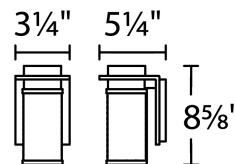

LINE DRAWING

WS-W43709