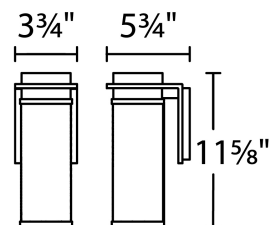

LINE DRAWING

WS-W43712