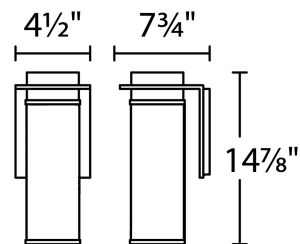

LINE DRAWING

WS-W43715