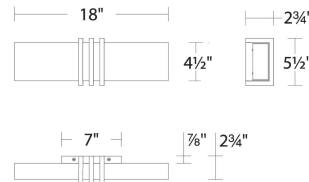

Fixture Type: _____
Catalog Number: _____
Project: _____
Location: _____

Minibar

Bathroom Vanity & Sconce 3000K

Model & Size	Color Temp	Finish	LED Watts	LED Lumens	Delivered Lumens
WS-75318 18"	2700K/3000K/3500K	BK Black BN Brushed Nickel	19W	1985	1213

Example: **WS-75318-BN**

For custom requests please contact customs@wacighting.com

DESCRIPTION

Dissected design. A trio of bands encircling a luminous rectangular bar, accenting its style and flair.

FEATURES

- Front light with acrylic diffuser
- Built in color temperature adjustability. Switch from 2700K/3000K/3500K
- Option to pre-select color temperature or adjust in the field
- ACLED driverless technology

SPECIFICATIONS

Color Temp:	2700K/3000K/3500K
Input:	120 VAC,50/60Hz
CRI	90
Dimming:	ELV: 100-5% , TRIAC: 100-5%
Rated Life:	60,000 Hours
Mounting:	Can be mounted on wall in all orientations
Standards:	ETL, cETL, Title 24 JA8 Compliant, ADA, Damp Location Listed
Construction	Metal body with acrylic diffuser

FINISHES:

LINE DRAWING:

WS-75318