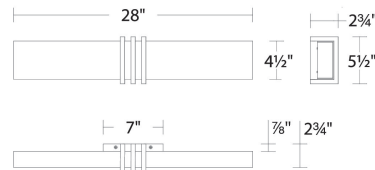

Fixture Type: _____
Catalog Number: _____
Project: _____
Location: _____

Minibar

Bathroom Vanity & Sconce 3000K

Model & Size	Color Temp	Finish	LED Watts	LED Lumens	Delivered Lumens
WS-75328 28"	2700K/3000K/3500K	BK Black BN Brushed Nickel	24W	2550	1557

Example: **WS-75328-BN**

For custom requests please contact customs@wacighting.com

DESCRIPTION

Dissected design. A trio of bands encircling a luminous rectangular bar, accenting its style and flair.

FEATURES

- Front light with acrylic diffuser
- Built in color temperature adjustability. Switch from 2700K/3000K/3500K
- Option to pre-select color temperature or adjust in the field
- ACLED driverless technology

SPECIFICATIONS

Color Temp:	2700K/3000K/3500K
Input:	120 VAC,50/60Hz
CRI	90
Dimming:	ELV: 100-5% , TRIAC: 100-5%
Rated Life:	60,000 Hours
Mounting:	Can be mounted on wall in all orientations
Standards:	ETL, cETL, Title 24 JA8 Compliant, ADA, Damp Location Listed
Construction	Metal body with acrylic diffuser

FINISHES:

LINE DRAWING:

WS-75328