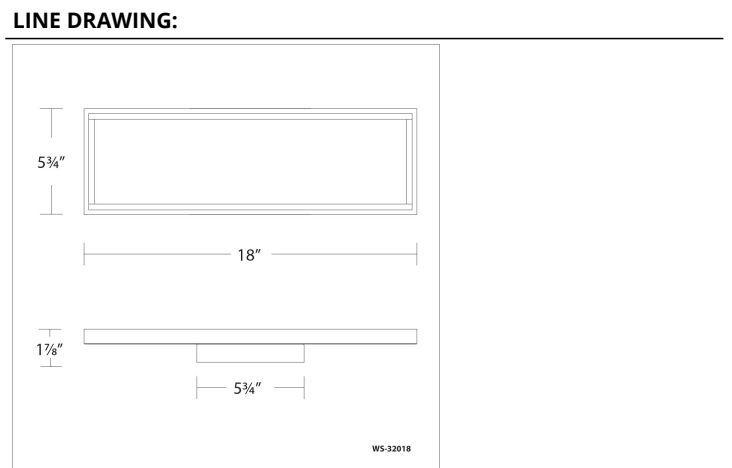

Fixture Type: _____
 Catalog Number: _____
 Project: _____
 Location: _____

Mirror Mirror

Bath & Wall Light 3000K

Model & Size	Color Temp	Finish	LED Watts	LED Lumens	Delivered Lumens
WS-32018 18"	3000K	TT Titanium	17W	1700	757

FINISHES:

Titanium

Fixture Type: _____
 Catalog Number: _____
 Project: _____
 Location: _____

Mirror Mirror

Bath & Wall Light 3000K

Model & Size	Color Temp	Finish	LED Watts	LED Lumens	Delivered Lumens
WS-32027 27"	3000K	TT Titanium	22W	2500	1120