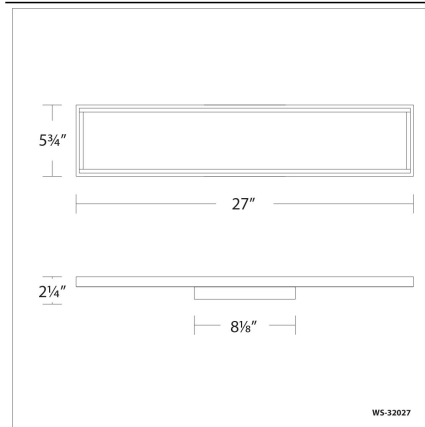

Fixture Type: _____
 Catalog Number: _____
 Project: _____
 Location: _____

Mirror Mirror

Bath & Wall Light 3000K

Model & Size	Color Temp	Finish	LED Watts	LED Lumens	Delivered Lumens
WS-32018 18"	3000K	TT Titanium	17W	1700	757

FINISHES:

Titanium

Fixture Type: _____
 Catalog Number: _____
 Project: _____
 Location: _____

Mirror Mirror

Bath & Wall Light 3000K

Model & Size	Color Temp	Finish	LED Watts	LED Lumens	Delivered Lumens
WS-32027 27"	3000K	TT Titanium	22W	2500	1120

FINISHES:

Titanium

LINE DRAWING:

Fixture Type: _____
 Catalog Number: _____
 Project: _____
 Location: _____

Mirror Mirror

Bath & Wall Light 3000K

Model & Size	Color Temp	Finish	LED Watts	LED Lumens	Delivered Lumens
WS-32037 37"	3000K	TT Titanium	31W	3500	1575