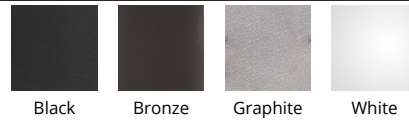

Fixture Type: _____
Catalog Number: _____
Project: _____
Location: _____

Mod

6" Outdoor Wall Sconce 3000K

Model & Size	Color Temp	Finish	LED Watts	LED Lumens	Delivered Lumens
WS-W65607 6"	3000K	BK Black BZ Bronze GH Graphite WT White	17W	1165	662

Example: **WS-W65607-WT**
For custom requests please contact customs@wacighting.com

FEATURES

- Weather resistant powder coat finish
- Low profile with effective path illumination
- Light engine is factory sealed for maximum protection from the elements
- Driver concealed within the fixture
- 5 year warranty

SPECIFICATIONS

Color Temp:	3000K
Input:	120-277V,50/60Hz
CRI	90
Dimming:	ELV: 100-5% , 0-10V: 100-5% , TRIAC: 100-5%
Rated Life:	70,000 Hours
Mounting:	Can be mounted on wall in all orientations
Standards:	ETL, cETL, IP65, Title 24 JA8 Compliant, ADA, Wet Location Listed
Construction	Aluminum hardware with glass diffuser

FINISHES:

LINE DRAWING: