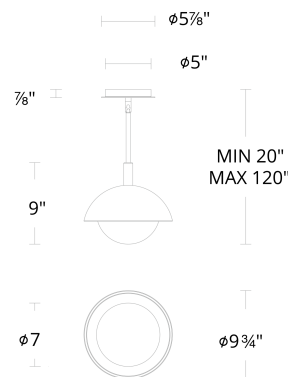

DESCRIPTION

Mysterious as the moon. Opal glass casts a diaphanous glow through creamy decorative alabaster.

FEATURES

- Downlight with faux alabaster exterior and opal glass shade
- Three 12" and one 6" downrods included (additional downrods available)
- Spin-on round canopy with minimal hardware
- May be mounted on a sloped ceiling
- Faux alabaster. Like real stone, each piece is unique
- Driver concealed within the canopy
- 5 year warranty

SPECIFICATIONS

Color Temp:	3000K
Input:	120-277V,50/60Hz
CRI	90
Dimming:	ELV: 100-10%
Rated Life:	50,000 Hours
Standards:	ETL, cETL, Title 24 JA8 Compliant, Damp Location Listed
Construction	Metal body with faux alabaster shade and glass diffuser

REPLACEMENT PARTS

RPL-GLA-43310 - Opal glass

Fixture Type: _____

Catalog Number: _____

Project: _____

Location: _____

FINISHES:

Black

LINE DRAWING

PD43310