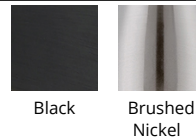

Example: **PD-33230-BN**

For custom requests please contact customs@wacighting.com

DESCRIPTION

Abstract expressionist profile with an eye opening outlined by distinctive, curved metal and a silicone diffuser.

SPECIFICATIONS

Color Temp:	3000K
Input:	120-277V,50/60Hz
CRI	90
Dimming:	ELV: 100-10% , 0-10V: 100-5% , TRIAC: 100-10%
Rated Life:	50,000 Hours
Standards:	ETL, cETL, Title 24 JA8 Compliant, Damp Location Listed
Construction	Aluminum body, silicone diffuser

REPLACEMENT PARTS

HDW-HY22-CE - Hardware Pack

FINISHES:

Black

Brushed Nickel

LINE DRAWING:

PD-33230