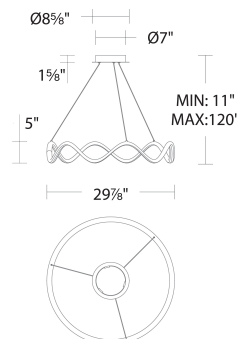

Example: **PD-33230-BN**

For custom requests please contact customs@wacighting.com

DESCRIPTION

Abstract expressionist profile with an eye opening outlined by distinctive, curved metal and a silicone diffuser.

REPLACEMENT PARTS

HDW-HY22-CE - Hardware Pack

FINISHES:

Black

Brushed Nickel

LINE DRAWING:

PD-33230