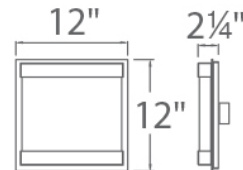

FINISHES:

Polished
Nickel

LINE DRAWING

WAC LIGHTING

Mythical

Vertical Wall Sconce 3000K

Fixture Type: _____
 Catalog Number: _____
 Project: _____
 Location: _____

Model & Size	Color Temp & CRI	Finish	Watt	Voltage	LED Lumens	Delivered Lumens
WS-12718 18"	3000K - 90	PN Polished Nickel	16W	120 VAC	771	333