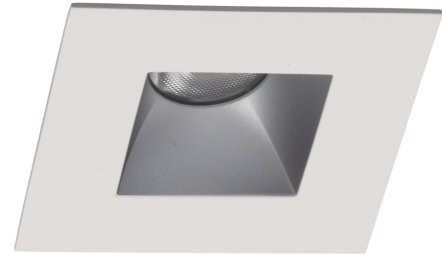

WAC LIGHTING

Ocularc 1.0

8W Open Reflector Square

Fixture Type: _____
Catalog Number: _____
Project: _____
Location: _____

Model	Beam	Color Temp & CRI	Lumens	CBCP	Finish
R1BSD-08	F 45°	927 2700K - 90	530	830	BK Black
		930 3000K - 90	575	897	BN Brushed Nickel
	N 25°	927 2700K - 90	615	2211	HZWT Haze/White
		930 3000K - 90	665	2390	WT White

Example: **R1BSD-08-F927-BK**

DESCRIPTION

Engineered with state of the art LED and driver technology, Ocularc 3.0, 2.0, 1.0 family of recessed lighting offers various styles, IC and Airtight Rated New Construction and Remodel, and low glare optical distributions to beautifully illuminate a diverse range of applications.

FEATURES

- Cutout 2 1/2"
- Single spot light source
- Ceiling thickness: 1/2" - 1"
- Sold as New Construction, may be reconfigured in the field for Remodel
- Driver concealed within the fixture
- 5 year warranty

SPECIFICATIONS

Construction	Die-cast aluminum trim with aluminum heat sink
Power:	7.5W
Input:	120 VAC, 50/60Hz
Dimming:	ELV: 100-5% , YES
Light Source:	Integrated LED, 3 Step Mac Adam Ellipse
Rated Life:	50,000 Hours
Cut Out:	2 1/2"
Finish:	Electrostatically Powder Coated: White, Haze/White, Black, Electroplated Brushed Nickel
Ceiling Thickness:	1/2" - 1"
Operating Temp:	-4°F to 104°F (-20°C to 40°C)
Standards:	ETL, cETL, Wet Location Listed, Energy Star 2.0, Title 24 JA8 Compliant, Airtight, IC