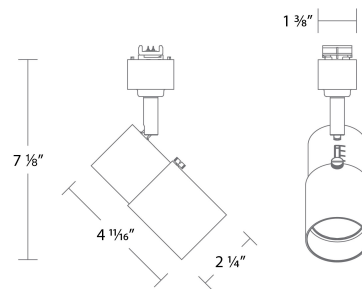

FEATURES

- Continuously adjustable and lockable beam angles from 20° - 70° with indexed adjustment markings
- Fixtures are polarity agnostic and may be installed to track in either orientation
- High power factor (PF) electronics for optimized VA rating (12W, 12VA)
- Accommodates one lens accessory and one glare control accessory (accessory holder required, sold separately)
- Track heads install toollessly onto WAC outdoor track system with a patent pending wire piercing adapter
- Transformer required
- 5 year warranty

SPECIFICATIONS

Construction	Die-cast aluminum
Power:	12W
Input:	9-15 VAC, 50/60Hz
Light Source:	Integrated LED, 3 Step Mac Adam Ellipse
Lens:	Tempered Dome Lens
Rated Life:	50,000 Hours
Mounting:	Twist and lock installation onto WAC Outdoor X Track, Can be mounted on ceiling or wall in all orientations
Finish:	Electrostatically Powder Coated Black, White
Operating Temp:	-13°F to 122°F (-25°C to 50°C)
Standards:	ETL, cETL, Wet Location Listed, IP66

FINISHES:

LINE DRAWING

WAC LIGHTING

Outdoor Track

X-10 Track Luminaire

Fixture Type: _____

Catalog Number: _____

Project: _____