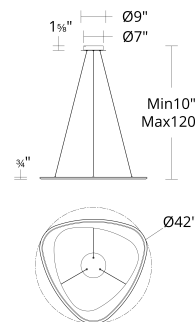

FINISHES:

LINE DRAWING:

PD-41433

WAC LIGHTING

Oyster

Pendant 4CCT

Fixture Type: _____
 Catalog Number: _____
 Project: _____
 Location: _____

Model & Size	Color Temp	Finish	LED Watts	LED Lumens	Delivered Lumens
PD-41442 42"	2700K	AB Aged Brass BC Black Chrome	57W	3500	2744
	3000K				
	3500K				
	4000K				

FINISHES:

LINE DRAWING:

PD-41442