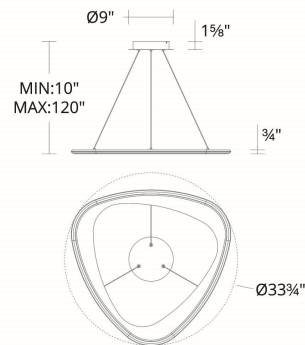

FINISHES:

LINE DRAWING:

PD-41433

WAC LIGHTING

Oyster

Pendant 4CCT

Fixture Type: _____
 Catalog Number: _____
 Project: _____
 Location: _____

Model & Size	Color Temp	Finish	LED Watts	LED Lumens	Delivered Lumens
PD-41442 42"	2700K	AB Aged Brass BC Black Chrome	57W	3500	2744
	3000K				
	3500K				
	4000K				