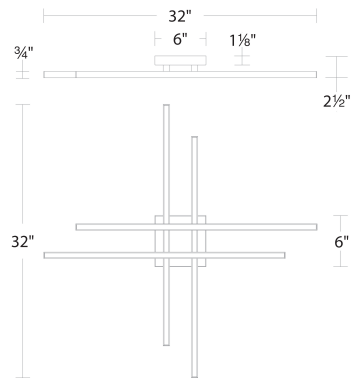

FINISHES:

LINE DRAWING: