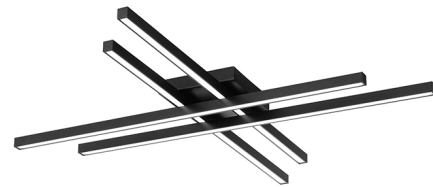

WAC LIGHTING

Parallax

Flush Mount

Fixture Type: _____
Catalog Number: _____
Project: _____
Location: _____

Model & Size	Color Temp	Finish	LED Watts	LED Lumens	Delivered Lumens
FM-73132 32"	2700K/3000K/3500K	BK Black BN Brushed Nickel CH Chrome	23W	1306	923

Example: **FM-73132-CH**

For custom requests please contact customs@wacighting.com

FEATURES

- 3CCT (2700K/3000K/3500K) selectable switch
- Option to pre-select color temperature or adjust in the field
- Driver concealed within the canopy
- 5 year warranty

SPECIFICATIONS

Color Temp:	2700K/3000K/3500K
Input:	120 VAC, 50/60Hz
CRI	90
Dimming:	ELV: 100-10% , TRIAC: 100-10%
Rated Life:	50,000 Hours
Mounting:	Can be mounted on ceiling or wall in all orientations
Standards:	ETL, cETL, Title 24 JA8 Compliant, ADA, Damp Location Listed
Construction	Aluminum body, PC diffuser