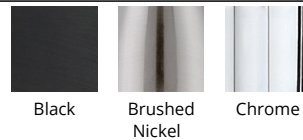

WAC LIGHTING

Parallax

Flush Mount

Fixture Type: _____
Catalog Number: _____
Project: _____
Location: _____

Model & Size	Color Temp	Finish	LED Watts	LED Lumens	Delivered Lumens
FM-73132 32"	2700K/3000K/3500K	BK Black BN Brushed Nickel CH Chrome	23W	1306	923

Example: **FM-73132-CH**

For custom requests please contact customs@wacighting.com

FEATURES

- 3CCT (2700K/3000K/3500K) selectable switch
- Option to pre-select color temperature or adjust in the field
- Driver concealed within the canopy
- 5 year warranty

SPECIFICATIONS

Color Temp:	2700K/3000K/3500K
Input:	120 VAC, 50/60Hz
CRI	90
Dimming:	ELV: 100-10% , TRIAC: 100-10%
Rated Life:	50,000 Hours
Mounting:	Can be mounted on ceiling or wall in all orientations
Standards:	ETL, cETL, Title 24 JA8 Compliant, ADA, Damp Location Listed
Construction	Aluminum body, PC diffuser

REPLACEMENT PARTS

HDW-SY21-CE - Hardware Pack

FINISHES:

LINE DRAWING: