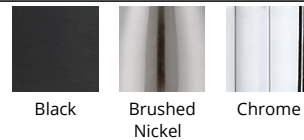

WAC LIGHTING

Parallax

Flush Mount

Fixture Type: _____
Catalog Number: _____
Project: _____
Location: _____

Model & Size	Color Temp	Finish	LED Watts	LED Lumens	Delivered Lumens
FM-73142 42"	2700K/3000K/3500K	BK Black BN Brushed Nickel CH Chrome	34W	2006	1407

Example: **FM-73142-CH**

For custom requests please contact customs@wacighting.com

FEATURES

- 3CCT (2700K/3000K/3500K) selectable switch
- Option to pre-select color temperature or adjust in the field
- Driver concealed within the canopy
- 5 year warranty

SPECIFICATIONS

Color Temp:	2700K/3000K/3500K
Input:	120 VAC, 50/60Hz
CRI	90
Dimming:	ELV: 100-10% , TRIAC: 100-10%
Rated Life:	50,000 Hours
Mounting:	Can be mounted on ceiling or wall in all orientations
Standards:	ETL, cETL, Title 24 JA8 Compliant, ADA, Damp Location Listed
Construction	Aluminum body, PC diffuser

REPLACEMENT PARTS

HDW-SY21-CE - Hardware Pack

FINISHES:

LINE DRAWING: