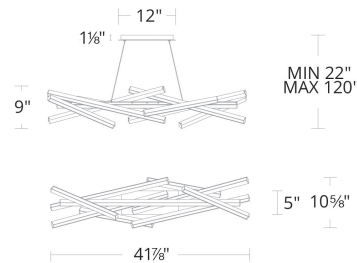

WAC LIGHTING

Parallax

Chandelier 3000K

Fixture Type: _____
Catalog Number: _____
Project: _____
Location: _____

Model & Size	Color Temp	Finish	LED Watts	LED Lumens	Delivered Lumens
PD-73142 42"	3000K	AB Aged Brass BK Black BN Brushed Nickel	39 W	2294.4	1522

Example: **PD-73142-BN**
For custom requests please contact customs@wacighting.com

DESCRIPTION

A dashing centerpiece. Linear elements fascinate overhead like a mobile sculpture, showcasing crisp LED light.

FEATURES

- Low profile, adjustable powered aircraft cables for an ultra-clean look
- Rectangular canopy design with minimal hardware
- May be mounted on a sloped ceiling
- Patented design
- Driver concealed within the canopy
- 5 Year warranty

SPECIFICATIONS

Color Temp:	3000K
Input:	120-277V,50/60Hz
CRI	90
Dimming:	ELV: 100-10% , TRIAC: 100-10%
Rated Life:	50,000 Hours
Standards:	ETL, cETL, Title 24 JA8 Compliant, Damp Location Listed
Construction	Aluminum body, PC lens

FINISHES:

LINE DRAWING

PD-73142