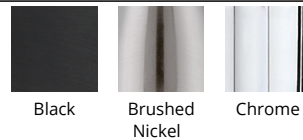

WAC LIGHTING

Parallax

Flush Mount

Fixture Type: _____
Catalog Number: _____
Project: _____
Location: _____

Model & Size	Color Temp	Finish	LED Watts	LED Lumens	Delivered Lumens
FM-73116 16"	2700K 3000K 3500K	BK Black BN Brushed Nickel CH Chrome	28W	2150	1264 1352 1346

Example: **FM-73116-35-CH**

For custom requests please contact customs@wacighting.com

DESCRIPTION

Effortlessly deliberate. A ceiling mount or wall sconce of exaggerated proportions. Unparalleled.

FEATURES

- Built in color temperature adjustability. Switch from 2700K/3000K/3500K
- Option to pre-select color temperature or adjust in the field
- Patented design
- Driver concealed within the canopy
- 5 year warranty

SPECIFICATIONS

Color Temp:	2700K,3000K,3500K
Input:	120-277V,50/60Hz
CRI	90
Dimming:	ELV: 100-5% , TRIAC: 100-10%
Rated Life:	50,000 Hours
Mounting:	Can be mounted on ceiling or wall in all orientations
Standards:	ETL, cETL, Title 24 JA8 Compliant, Damp Location Listed
Construction	Aluminum body, PC diffuser

FINISHES:

LINE DRAWING:

FM-73116