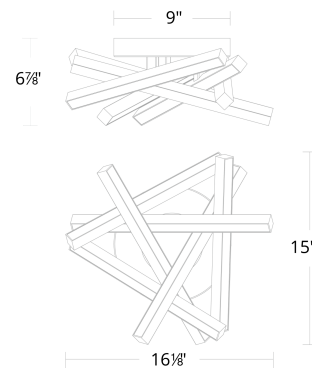

WAC LIGHTING

Parallax

Flush Mount

Fixture Type: _____
Catalog Number: _____
Project: _____
Location: _____

Model & Size	Color Temp	Finish	LED Watts	LED Lumens	Delivered Lumens
FM-73116 16"	2700K 3000K 3500K	BK Black BN Brushed Nickel CH Chrome	28W	2150	1264 1352 1346

Example: **FM-73116-35-CH**

For custom requests please contact customs@wacighting.com

DESCRIPTION

Effortlessly deliberate. A ceiling mount or wall sconce of exaggerated proportions. Unparalleled.

FEATURES

- Built in color temperature adjustability. Switch from 2700K/3000K/3500K
- Option to pre-select color temperature or adjust in the field
- Patented design
- Driver concealed within the canopy
- 5 year warranty

SPECIFICATIONS

Color Temp:	2700K,3000K,3500K
Input:	120-277V,50/60Hz
CRI	90
Dimming:	ELV: 100-5% , TRIAC: 100-10%
Rated Life:	50,000 Hours
Mounting:	Can be mounted on ceiling or wall in all orientations
Standards:	ETL, cETL, Title 24 JA8 Compliant, Damp Location Listed
Construction	Aluminum body, PC diffuser

FINISHES:

LINE DRAWING:

FM-73116