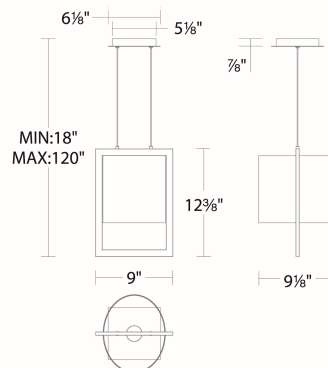

REPLACEMENT PARTS

RPL-SHA-33312 - Fabric Shade

FINISHES:

Aged Brass

Black

LINE DRAWING:

PD-33312