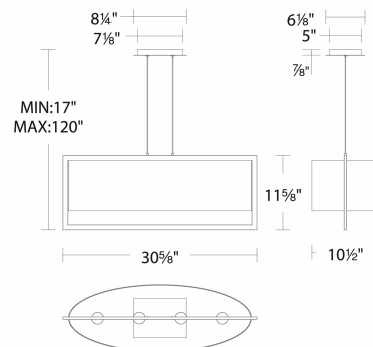

SPECIFICATIONS

Color Temp:	3000K
Input:	120-277V,50/60Hz
CRI	90
Dimming:	ELV: 100-5% , TRIAC: 100-10%
Rated Life:	50,000 Hours
Standards:	ETL, cETL, Title 24 JA8 Compliant, Dry Location Listed
Construction	Metal body with fabric diffuser

FINISHES:

LINE DRAWING:

PD-33331