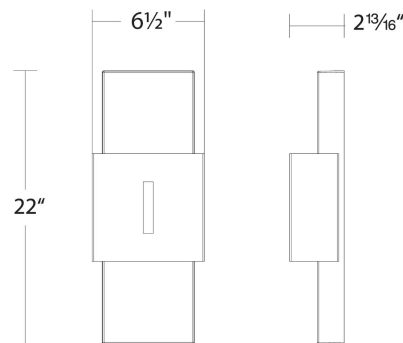

FINISHES:

LINE DRAWING:

WS-W66922