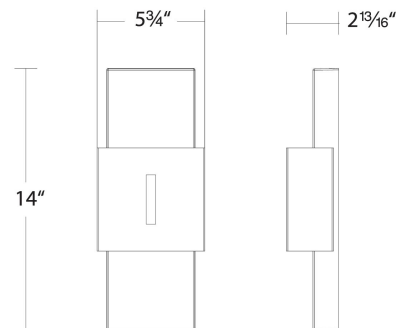

LINE DRAWING:

WS-W66914