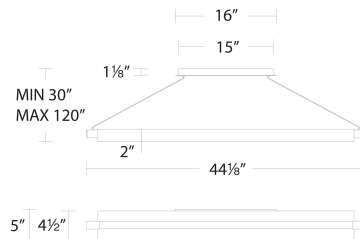

FINISHES:

Black/Aged Brass

LINE DRAWING

PD-65244