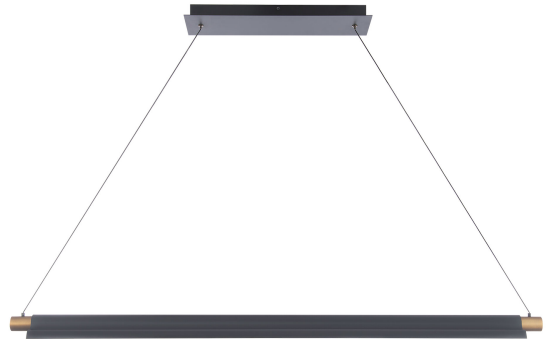

Example: **PD-65244-BK/AB**

For custom requests please contact customs@wacighting.com

DESCRIPTION

Curvy metal roof houses etched acrylic luminaire with undulating flair and visual excitement.

FEATURES

- Low profile, adjustable powered aircraft cables for an ultra-clean look
- Slide-on rectangular canopy design with minimal hardware
- May be mounted on a sloped ceiling
- Driver concealed within the canopy
- 5 Year warranty

SPECIFICATIONS

Color Temp:	3000K
Input:	120-277V, 50/60Hz
CRI	90
Dimming:	ELV: 100-10% , 0-10V: 100-5% , TRIAC: 100-10%
Rated Life:	50,000 Hours
Standards:	ETL, cETL, Title 24 JA8 Compliant, Damp Location Listed
Construction	Aluminum body, etched acrylic diffuser

FINISHES:

Black/Aged Brass

LINE DRAWING

PD-65244