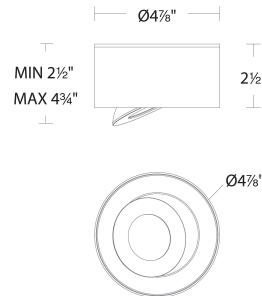

WAC LIGHTING

Peek

Outdoor Ceiling Mount

Fixture Type: _____
Catalog Number: _____
Project: _____
Location: _____

Model & Size	Color Temp	Finish	LED Watts	LED Lumens	Delivered Lumens
FM-W45205 5"	3000K 3500K 4000K	BK Black WT White	9W	950 1000	758 856 772

Example: **FM-W45205-40-WT**

For custom requests please contact customs@wacighting.com

DESCRIPTION

Accent a barbecue or throw spot illumination on a basketball court, this adjustable spot rotates in the field with a touch of your hand.

FEATURES

- Built in color temperature adjustability. Switch from 3000K/3500K/4000K
- Rotatable multi-axis gimbal ring
- Option to pre-select color temperature or adjust in the field
- Driver concealed within the canopy
- 5 Year warranty

SPECIFICATIONS

Color Temp:	3000K,3500K,4000K
Input:	120-277V,50/60Hz
CRI	90
Dimming:	ELV: 100-10% , TRIAC: 100-10%
Rated Life:	50,000 Hours
Mounting:	Can be mounted on ceiling or wall in all orientations
Standards:	ETL, cETL, IP44, Title 24 JA8 Compliant, ADA, Wet Location Listed
Construction	Aluminum body, acrylic diffuser

FINISHES:

REPLACEMENT PARTS

HDW-LX22-CE - Hardware Pack

LINE DRAWING:

FM-W45205