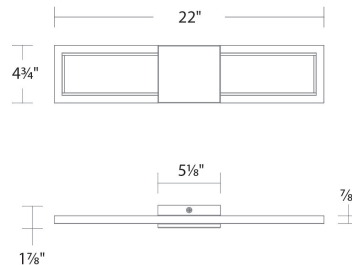

FINISHES:

Black/Aged Brass Black/Brushed Nickel

LINE DRAWING:

WS-83422

Fixture Type: _____
 Catalog Number: _____
 Project: _____
 Location: _____

Peekaboo

Bath & Wall 3000K

Model & Size	Color Temp	Finish	LED Watts	LED Lumens	Delivered Lumens
WS-83432 32"	2700K/3000K/3500K/4000K	BK/AB Black/Aged Brass BK/BN Black/Brushed Nickel	20 W	1006 1765	833 1272