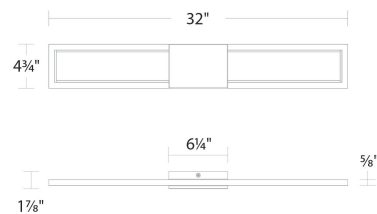

Fixture Type: _____
Catalog Number: _____
Project: _____
Location: _____

Peekaboo

Bath & Wall 3000K

Model & Size	Color Temp	Finish	LED Watts	LED Lumens	Delivered Lumens
WS-83432 32"	2700K/3000K/3500K/4000K	BK/AB Black/Aged Brass BK/BN Black/Brushed Nickel	20 W	1006 1765	833 1272

Example: **WS-83432-BK/BN**
For custom requests please contact customs@wacighting.com

DESCRIPTION

Plane geometry. This layered design features a sleek, illuminated rectangle punctuated by an opaque square, bringing substance to style.

FEATURES

- Diffused omnidirectional illumination
- Interchangeable center plate, choose from aged brass or brushed nickel
- Built in color temperature adjustability. Switch from 2700K/3000K/3500K/4000K
- Driver concealed within the canopy

SPECIFICATIONS

Color Temp:	2700K/3000K/3500K/4000K
Input:	120/277V,50/60Hz
CRI	90
Dimming:	ELV: 100-10% , TRIAC: 100-5%
Rated Life:	50,000 Hours
Mounting:	Can be mounted on ceiling or wall in all orientations
Standards:	ETL, cETL, ADA, Damp Location Listed
Construction	Aluminum body, with acrylic diffuser

FINISHES:

LINE DRAWING:

WS-83432