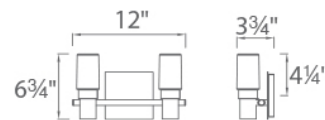

LINE DRAWING