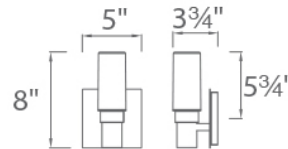

#### FEATURES

- Luminaire may be rotated 180° when mounting
- Driver installed within the Junction Box, driver dimension: 2.76" x 1.26" x 1.18"
- 5 year warranty

#### LINE DRAWING