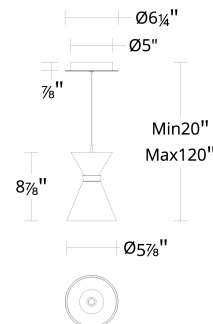

LINE DRAWING