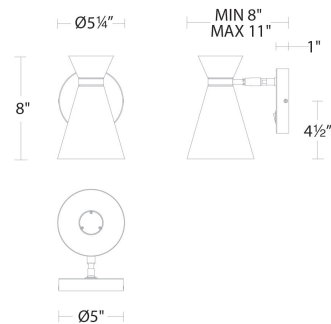

WAC LIGHTING

Pin Up

Swing Arm 3000K

Fixture Type: _____
Catalog Number: _____
Project: _____
Location: _____

Model & Size	Color Temp	Finish	LED Watts	LED Lumens	Delivered Lumens
BL-57108 8"	3000K	BK/AB Black/Aged Brass	11W	823	133

FINISHES:

Black/Aged Brass

LINE DRAWING:

BL-57108