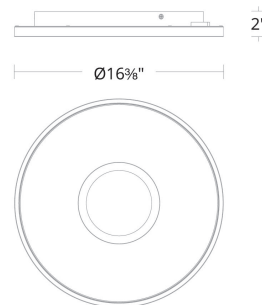

WAC LIGHTING

Pinpoint

Flush Mount 4CCT

Fixture Type: _____
Catalog Number: _____
Project: _____
Location: _____

Model & Size	Color Temp	Finish	LED Watts	LED Lumens	Delivered Lumens
FM-37416 15"	2700K 3000K 3500K 4000K	BK Black	38 W	1823	1095

SPECIFICATIONS

Color Temp:	2700K,3000K,3500K,4000K
Input:	120-277V,50/60Hz
CRI	90
Dimming:	ELV: 100-10% , TRIAC: 100-5%
Rated Life:	50,000 Hours
Mounting:	Can be mounted on ceiling or wall in all orientations
Standards:	ETL, cETL, ADA, Damp Location Listed
Construction	Metal body with silicon diffuser

FINISHES:

Black

LINE DRAWING:

FM-37416