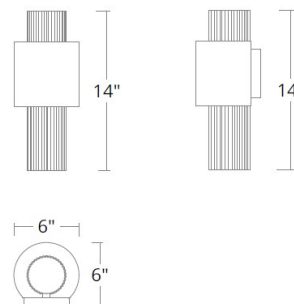

FINISHES:

Black

LINE DRAWING:

WS-W32514