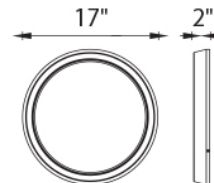

Fixture Type: _____

Catalog Number: _____

Project: _____

Location: _____

FINISHES:

Brushed
Nickel

LINE DRAWING:

WAC LIGHTING

Planets

Flush Mount 3500K

Fixture Type: _____
Catalog Number: _____
Project: _____
Location: _____

Model & Size	Color Temp	Finish	LED Watts	LED Lumens	Delivered Lumens
FM-16622 22"	3500K	BN Brushed Nickel	88W	8200	3460